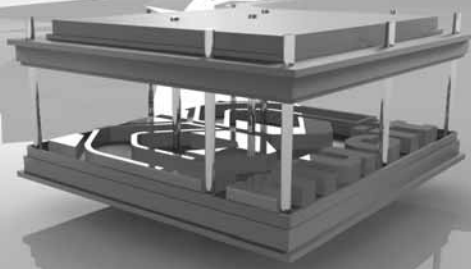

The best way
to solve the matters
passes from
and our job is **producing**

mucit
Plastik Kalıp San. ve Tic. Ltd. Şti.